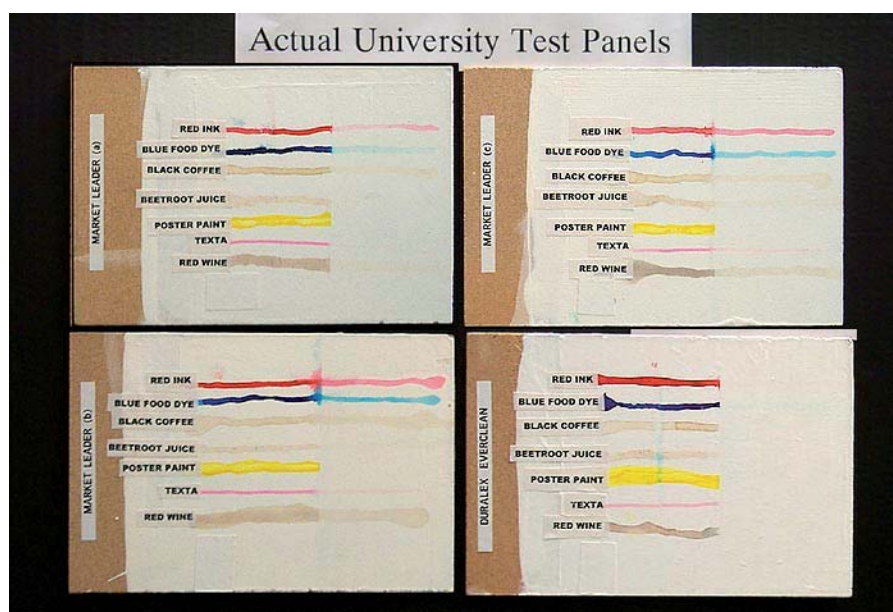

### AVAILABLE IN SUBDUED 7.5 LOW SHEEN

At 12 gloss level, Everclean Low Sheen has been considered too glossy for some needs. Due to many requests we now also have available Everclean White and bases in 7.5.

# TESTED

We spent thousands of dollars to have a Sydney University test Durablex Everclean against all opposition stain resisting wall paints to determine which product is the best.

The university purchased the paint from random stores, so that the test could not be doctored.

The stains used were:-

- Red ink
- Blue food dye
- Hot black coffee
- Beetroot juice
- Poster paint
- Water based texta
- Red wine

1. The staining liquid was applied and allowed to dry for an entire hour on the test panels laying flat.
2. Warm water and Ajax Spray'n'wipe were then used to rinse the stains off the test panels.
3. **The results were astounding**